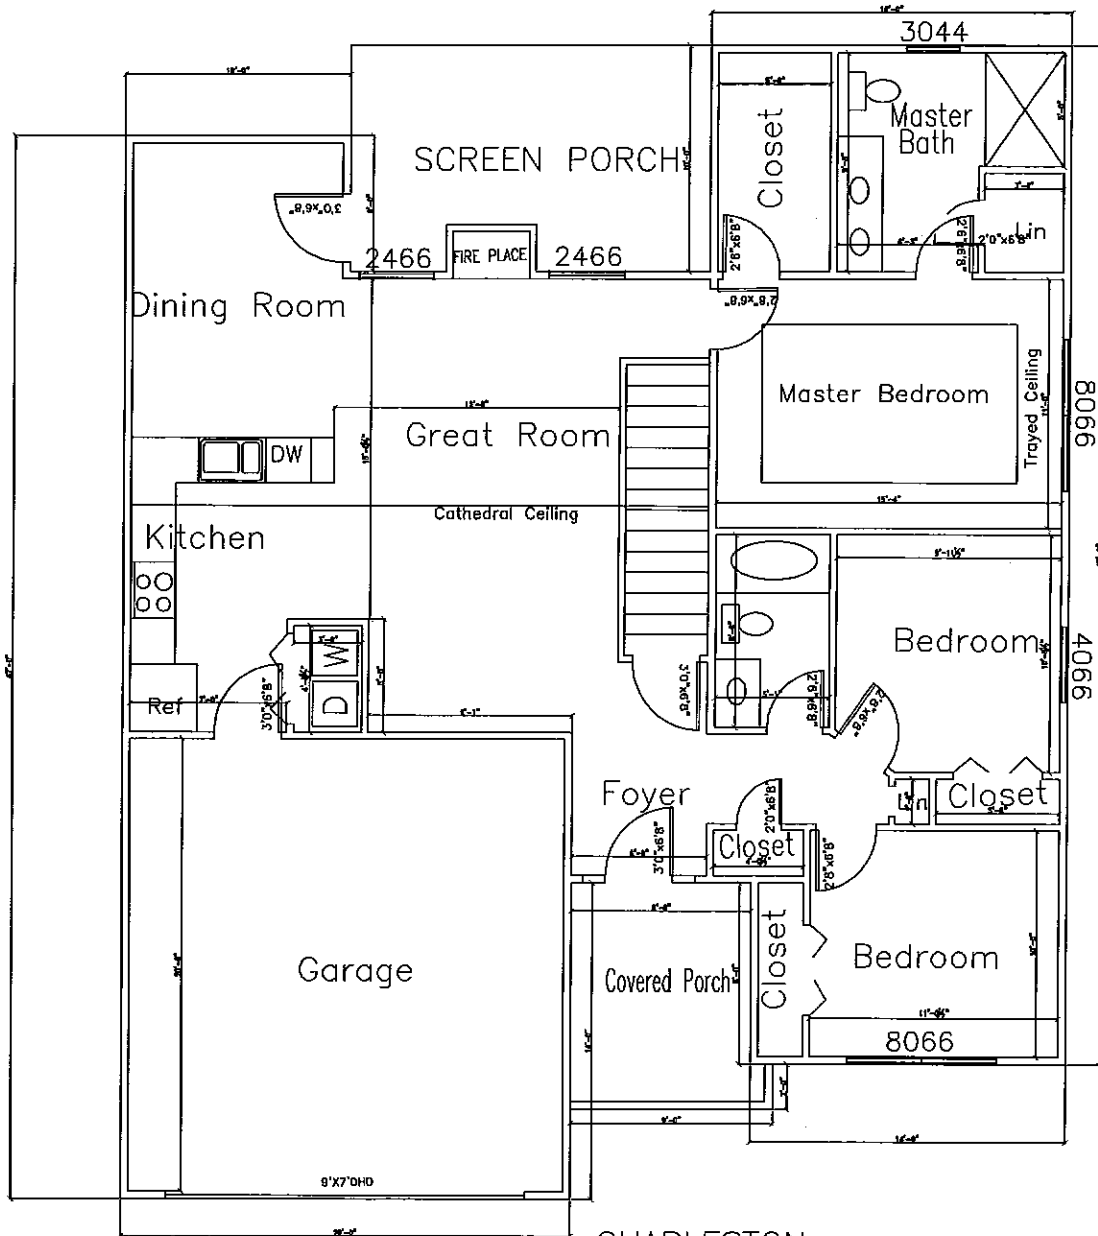

CHARLESTON

3 BEDROOM

SCALE: 1/8"=1'

MAIN FLOOR 1346 SQ.FT.
 2 CAR GARAGE 400 SQ.FT.
 OPTIONAL BASEMENT 1346 SQ.FT.

CHARLESTON
 ON BASEMENT
 1346 SQ. FT MAIN
 1346 SQ FT BASEMENT

ROCHESTER

MAIN FLOOR
2 CAR GARAGE
SCREEN PORCH

1829 SQ.FT.
400 SQ.FT.
120 SQ.FT.

SCALE: 1/8"=1'